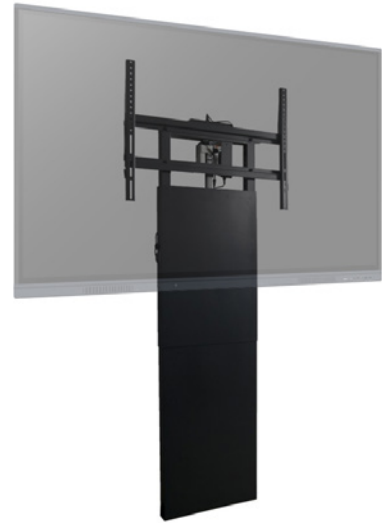

STAND

Reinforced, elegant, and motorized wall mount for interactive screen

Ref.: ST-SUP-MUR-ELE-002

This electric wall mount, placed on the floor with an ultra-thin structure, offers elegance and robustness:

- Perfectly adapts to screens from 55 to 98 inches.
- Equipped with a socket with its 5m multi-outlet cable, its ingenious design and neat aesthetics allow you to hide the cables in its central column and easily connect your interactive screen while concealing the wires.
- Its adjustment allows for a range of 60 cm.
- The height adjustment is done simply with 2 buttons for smooth and secure raising or lowering.
- It adapts to all types of walls thanks to the good distribution of the load between the wall where it is fixed and the floor where it is placed, offering increased resistance and stability.

DATASHEET

Compatible Sizes	55", 65", 75", 86", 92", 98"
Maximum VESA	800 x 600 mm
Maximum Load	120 kg
Screen distance floor / centre	1300 - 1900 mm
Dimensions (L x H x D)	800 x (1600 - 2200) x (65 - 117) mm
Colour	Black
Warranty	2 years return to workshop