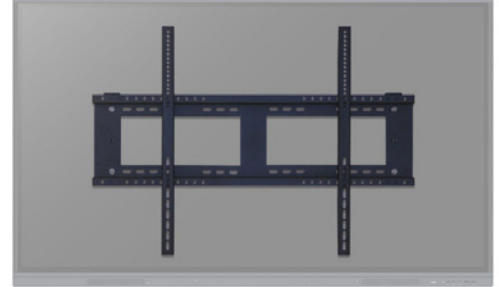

STAND

Wall mount for interactive touchscreen

Ref.: ST-SM-002

This wall mount is an elegant and robust display solution, enhancing the aesthetics of your SpeechiTouch interactive screen:

- Compatible with interactive screens from size 55"
- Ideal for professional, educational, and commercial environments.
- Made with quality materials, this wall mount offers a solid fixation for your screen.
- Its minimalist and discreet design ensures harmonious integration into any space, emphasizing the screen rather than the mount.
- Although fixed, the mount allows easy access to all ports and controls of the screen, ensuring an unconstrained user experience.

DATASHEET

Compatible Sizes	55", 65", 75", 86", 92", 98"
VESA	VESA min.: 400 x 200 mm / VESA max.: 800 x 600 mm
Maximum Load	110 kg
Dimensions (L x H x D)	960 x 620 x 27 mm
Colour	Noir
Warranty	2 years return to workshop